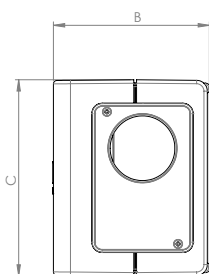

DIMENSIONS

Size A (mm)	690
Size B (mm)	229
Size C (mm)	290

FOR INFORMATIONI / PER INFORMAZIONI

ITALY

Pre Sales:
prevendita@vortice-italy.com
After Sales:
postvendita@vortice-italy.com

UNITED KINGDOM & REP. OF IRELAND