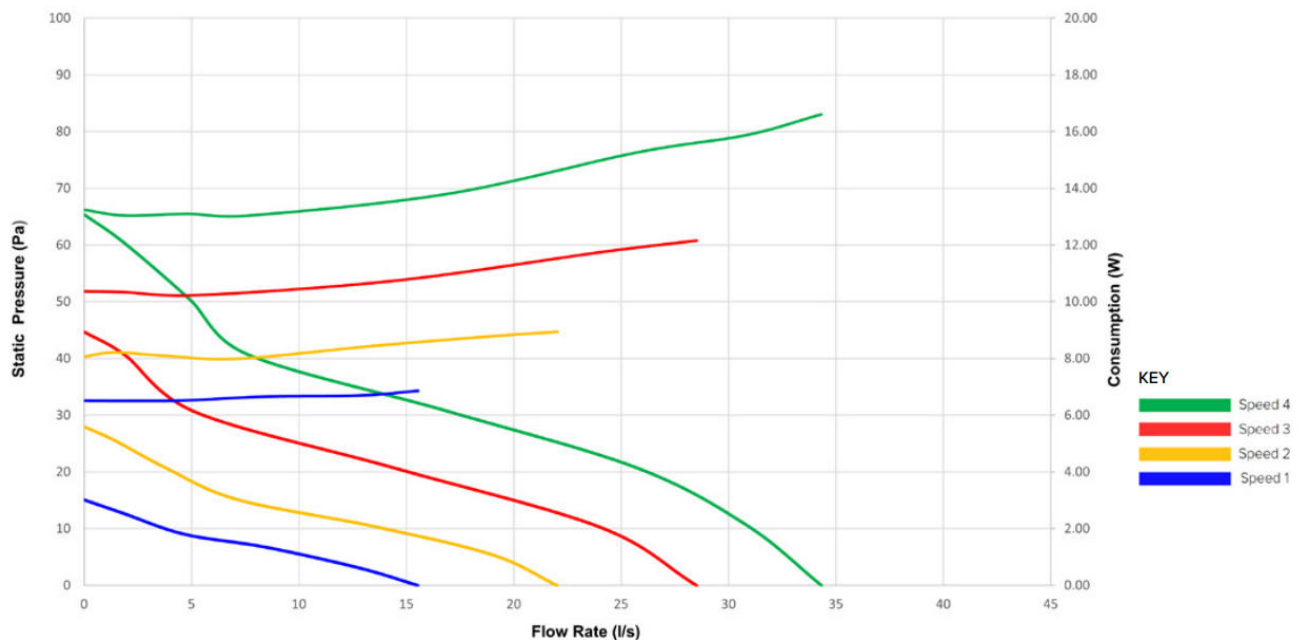

TECHNICAL DATA SHEET

VORT PIV W RH

CODE 10942

POSITIVE INPUT VENTILATION TO HELP ERADICATE MOULD IN THE HOME

TECHNICAL AND PERFORMANCE DATA

Product max consumption in Normal setting V4 (heater=OFF) [W]	16	Filter	G3
Product max consumption in Boost setting V4 (heater=OFF) [W]	20	Data Logger	Yes
Product max consumption in Normal setting V4 (heater=ON) [W]	516	Speed settings (Normal)	4 set speeds 13 l/s to 31 l/s
Product max consumption in Boost setting V4 (heater=OFF) [W]	520	Speed settings (Boost)	4 set speeds 19 l/s to 36 l/s
Product max Amps (heater=OFF) [A]	0,19	Adjustable Speeds	Yes
Product max Amps (heater=ON) [A]	2,4	Radon Mode	Yes
Voltage (V)	220-240	Quiet mode	Yes
Frequency (Hz)	50-60	Lock feature	Yes
Insulation Class	I	Adjustable summertime shutdown	24°C-28°C adjustable range
Inlet position options	4	Heater	Yes Integral 500W
Outlet position options	3	Sound Pressure Lp dB(A) (Breakout, measured @Vset 1=13l/s @1m)	29,1 dB(A)
Max ambient temp. for continuous operation (°C)	50	Sound Pressure Lp dB(A) (Breakout, measured @Vset 1=13l/s @3m)	19,6 dB(A)
Weight (Kg)	4,5		

DIMENSIONS

Size A (mm)	690
Size B (mm)	229
Size C (mm)	290

FOR INFORMATIONI / PER INFORMAZIONI

ITALY

Pre Sales:
prevendita@vortice-italy.com
After Sales:
postvendita@vortice-italy.com

UNITED KINGDOM & REP. OF IRELAND

CURVES

Normal Speed performances' curves V₁ to V₄ (Static pressure/FlowRate/Consumption *)

ACCESSORIES

VORT PIV W G4 FILTER
CODE 20383

VORT PIV W F7 FILTER
CODE 20373

FOR INFORMATIONI / PER INFORMAZIONI

ITALY