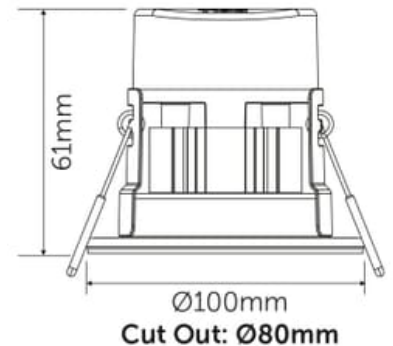

Duo 4/6W C/Tilt Firestay - 4 CCT, 2 Wattage Switchable, LED Downlight

The Firestay Duo LED CCT is a High Output Downlight ideal for high ceilings or any project requiring high intensity light, 4 way colour and 2 wattages switchable straight out of the box. With a 7 year product warranty, the front facing switch enables the user to seamlessly change the colour temperature (2700/3000/4000/6000K) to suit the mood of any space while the rear facing wattage switch enable you to instantly dictate the light level of any commercial or residential premises.

Codes

Commodity Code 9405423990
EAN 5013588113807

Technical

Volts (V) 220-240
Watts (W) 4/6
Colour Temp (K) 2700/3000/4000/6000

Lumens (lm)	415-620
Candelas	565 cd
Life Hours	50,000 h
Guarantee	7 Years
Beam Angle	60°
CRI (ra)	80
Switching Cycles	100,000
Frequency (Hz)	50/60
LED Drive Current	90 mA
Energy Consumption (kWh/1000h)	4/6
IP Rating	IP65

Dimensions

Downlight Cut Out (mm)	80
Height	61 mm
Diameter	100 mm

Packaging

Single Carton Weight	0.32 kg
Single Carton Height	10.7 cm
Single Carton Width	10.7 cm
Single Carton Depth	9 cm
Inner Box Weight	4.1 kg
Inner Box Height	55.2 cm
Inner Box Width	22.4 cm
Inner Box Depth	10.5 cm
Outer Box Weight	8.4 kg
Outer Box Height	56.7 cm
Outer Box Width	23.9 cm
Outer Box Depth	22.5 cm
Inner Box Qty	10
Outer Box Qty	20