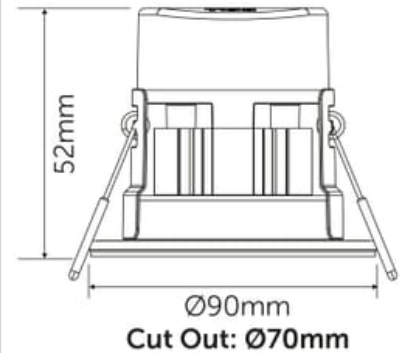

Primo 6/8/10W Firestay - 4 CCT 3 Wattage Switchable LED Downlight

The Firestay Primo LED CCT is a High Output Downlight ideal for high ceilings or any project requiring high intensity light, 4 way colour and 3 wattages switchable straight out of the box. With a 7 year product warranty, the front facing switch enables the user to seamlessly change the colour temperature (2700/3000/4000/6000K) to suit the mood of any space while the rear facing wattage switch enable you to instantly dictate the light level of any commercial or residential premises.

- Firestay Certification: 30, 60 and 90 minute solid joist ceilings, 30 minute I-Joist & Metal Web ceiling systems
- 12 in 1 Fixture: 4 colour temperatures, 3 wattages
- Front CCT switch
- White, Satin, Chrome, Brass, Antique Brass & Matt Black bezels available
- Tool-Free termination

Codes

Commodity Code	9405423990
EAN	5013588113906

Technical

Volts (V)	220-240
Watts (W)	6/8/10