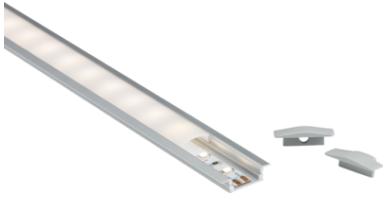

DATASHEET

1MREC

1M Aluminium Profile - Recessed Mount

www.mlaccessories.co.uk

| | |
|--|--|
| MLA PART CODE | 1MREC |
| DESCRIPTION | 1M Aluminium Profile - Recessed Mount |
| NET WEIGHT (KG) | 0.16 |
| FINISH | Matt Silver |
| DIMENSIONS (MM) | Length - 1000 Width - 25 Projection - 1 Base Width - 17 Recessed Depth - 6 |
| CUT-OUT (MM) | Cut-out Box W/H/D - 18 |
| CONSTRUCTION | Construction - Aluminium |
| IP RATING | IP20 |
| WARRANTY | 1year(s) |
| ORIGIN OF MANUFACTURE | China |
| DECLARATION OF CONFORMITY (HELD ON FILE) | Yes |
| EAN | 5056270868692 |