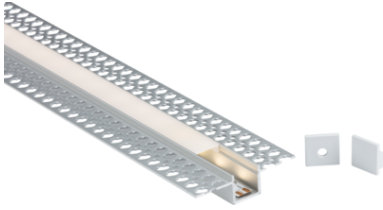

DATASHEET

2MPLA

2M Aluminium Profile - Plaster-in Recessed

www.mlaccessories.co.uk

MLA PART CODE	2MPLA
DESCRIPTION	2M Aluminium Profile - Plaster-in Recessed
NET WEIGHT (KG)	0.52
FINISH	Matt Silver
DIMENSIONS (MM)	Length - 2000 Width - 55 Projection - 3 Base Width - 15 Recessed Depth - 12
CUT-OUT (MM)	Cut-out Box W/H/D - 18
CONSTRUCTION	Construction - Aluminium
IP RATING	IP20
WARRANTY	1year(s)
ORIGIN OF MANUFACTURE	China
DECLARATION OF CONFORMITY (HELD ON FILE)	Yes
EAN	5056270868760

Date Created: 08/01/2024 19:40