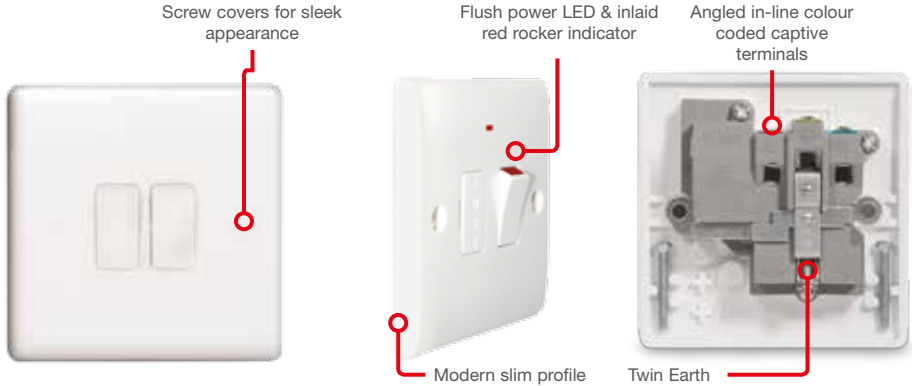

Moulded Wiring Accessories

Available with round or square edge profiles.
Round edge for a premium feel or
square edge offering exceptional value

Features & Finishes White

Features for round profile White Moulded

Switches	16
Sockets	16
45 Amp Switches	21
20/32 Amp Switches	21
Shaver Sockets	22
Dimmers	23
Co-ax & Satellite	24
Telephone & Data	25
Blank Plates	26
Accessories	26
Neo Slimline	28
Part M	34

Round Edge