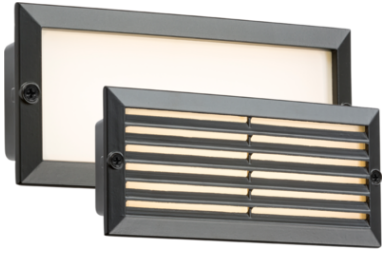

### BLED5BW

230V IP54 5W White LED Recessed Brick Light - Black Fascia

[www.mlaccessories.co.uk](http://www.mlaccessories.co.uk)

MLA PART CODE	BLED5BW
DESCRIPTION	230V IP54 5W White LED Recessed Brick Light - Black Fascia
NET WEIGHT (KG)	0.45
FINISH	Black
DIFFUSER	Opal
DIMENSIONS (MM)	Height - 101 Width - 235 Recessed Depth - 70
CUT-OUT (MM)	Cut-out Box W/H/D - 226x86x70
CONSTRUCTION	Construction - Die-cast aluminium Construction 2 - & glass
CLASS	I
IP RATING	IP54
WATTAGE (W)	5
LAMP TECHNOLOGY	LED
LAMP INCLUDED	Yes
LUMENS (LM)	110
LUMENS LIGHT SOURCE ONLY (LM)	470
LUMEN TOLERANCE	5%
EFFICACY (LM/W)	88.94
CIRCUIT WATTAGE (W)	5.3
CCT	3500K
LIGHT COLOUR	White
CRI	>80
SDCM	<6
RUNNING CURRENT (A)	0.057
DISPLACEMENT FACTOR	>0.5
SVM	0.79
PST-LM	0.2
BEAM ANGLE (DEGREES)	150