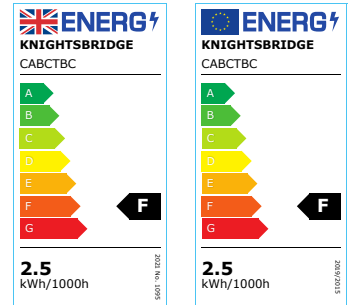

### CABCTBC

230V 2W LED Under Cabinet Light with Adjustable CCT - Brushed Chrome

[www.mlaccessories.co.uk](http://www.mlaccessories.co.uk)

MLA PART CODE	CABCTBC
DESCRIPTION	230V 2W LED Under Cabinet Light with Adjustable CCT - Brushed Chrome
NET WEIGHT (KG)	0.178
FINISH	Brushed Chrome
DIFFUSER	Clear
DIMENSIONS (MM)	Diameter - 73 Projection - 30 Recessed Depth - 25 Minimum Void - 50
CUT-OUT (MM)	Cut-out Diameter - 58
CONSTRUCTION	Construction - Pressed steel Construction 2 - & polycarbonate
CLASS	II
IP RATING	IP20
WATTAGE (W)	2.5
LAMP TECHNOLOGY	SMD LED
LAMP INCLUDED	Yes
LUMENS (LM)	135/140/135
LUMENS LIGHT SOURCE ONLY (LM)	235
LUMEN TOLERANCE	5%
EFFICACY (LM/W)	101.87
CIRCUIT WATTAGE (W)	2.33
CCT	3000/4000/5000K
LIGHT COLOUR	CCT
CRI	>80
SDCM	<6
RUNNING CURRENT (A)	0.020
SVM	0.001
PST-LM	0.014
BEAM ANGLE (DEGREES)	115