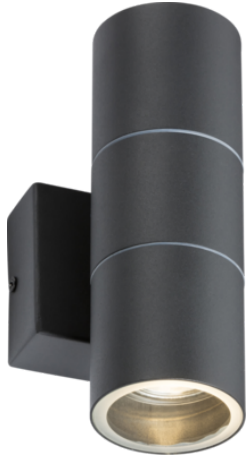

DATASHEET

OWALL02A

230V IP54 GU10 Up and Down Wall Light - Anthracite

www.mlaccessories.co.uk

MLA PART CODE	OWALL02A
DESCRIPTION	230V IP54 GU10 Up and Down Wall Light - Anthracite
NET WEIGHT (KG)	0.441
FINISH	Anthracite
DIFFUSER	Clear
DIMENSIONS (MM)	Diameter - 60 Height - 170 Projection - 96 Base Width - 81 Base Height - 71
CONSTRUCTION	Construction - 201 Stainless steel
CLASS	I
IP RATING	IP54
MAX. WATTAGE (W)	2x20
LAMP TECHNOLOGY	Halogen / LED Compatible
LAMP BASE	GU10
LAMP INCLUDED	No
LED COMPATIBLE	Yes
DIMMABLE	Lamp dependent
INPUT VOLTAGE	230V 50Hz
CABLE ENTRY (MM)	20
CABLE GLAND INCLUDED	Blind grommet
WARRANTY	2year(s)
MANUFACTURED IN ACCORDANCE WITH	BS EN 60598
ORIGIN OF MANUFACTURE	China
DECLARATION OF CONFORMITY (HELD ON FILE)	Yes
EAN	5056270877816