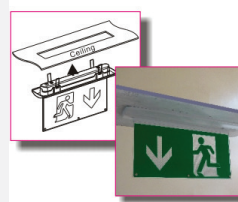

Soteria Emergency Exit Sign

Our 2W 4 in 1 Emergency Exit sign is the ultimate in versatility, allowing for both ceiling and wall mounting.

This product comes complete with 4 different types of mounting brackets and is able to either suspend itself or be recessed if fitting to a ceiling.

Product

Soteria 2W 4 in 1 Emergency Exit Sign

Code

SLLSES

1. Ceiling hanging mounted

2. Wall mounted for single side

3. Recess mounted

4. Wall mounted for double side