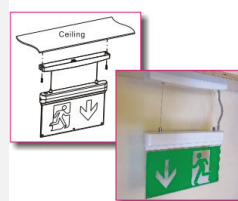

Soteria Emergency Exit Sign

Our 2W 4 in 1 Emergency Exit sign is the ultimate in versatility, allowing for both ceiling and wall mounting.

This product comes complete with 4 different types of mounting brackets and is able to either suspend itself or be recessed if fitting to a ceiling.

Product

Soteria 2W 4 in 1 Emergency Exit Sign

Code

SLLSES

1. Ceiling hanging mounted

2. Wall mounted for single side

3. Recess mounted

4. Wall mounted for double side