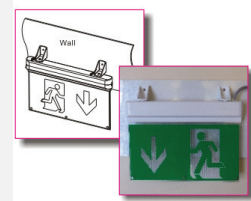

Soteria Emergency Exit Sign

Our 2W 4 in 1 Emergency Exit sign is the ultimate in versatility, allowing for both ceiling and wall mounting.

This product comes complete with 4 different types of mounting brackets and is able to either suspend itself or be recessed if fitting to a ceiling.

Product

Soteria 2W 4 in 1 Emergency Exit Sign

Code

SLLSES

1. Ceiling hanging mounted

2. Wall mounted for single side

3. Recess mounted

4. Wall mounted for double side