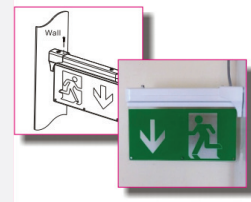

Soteria Emergency Exit Sign

Our 2W 4 in 1 Emergency Exit sign is the ultimate in versatility, allowing for both ceiling and wall mounting.

This product comes complete with 4 different types of mounting brackets and is able to either suspend itself or be recessed if fitting to a ceiling.

Product

Soteria 2W 4 in 1 Emergency Exit Sign

Code

SLLSES

1. Ceiling hanging mounted

2. Wall mounted for single side

3. Recess mounted

4. Wall mounted for double side