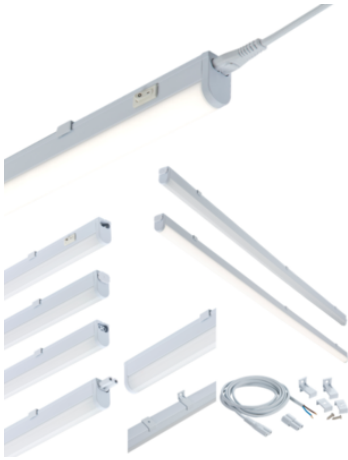

DATASHEET

UCLED13CW

230V 13W LED Linkable Striplight 4000K (838mm)

www.mlaccessories.co.uk

MLA PART CODE	UCLED13CW
DESCRIPTION	230V 13W LED Linkable Striplight 4000K (838mm)
NET WEIGHT (KG)	0.26
FINISH	White
DIFFUSER	Opal
DIMENSIONS (MM)	Length - 838 Width - 22.8 Projection - 36
CONSTRUCTION	Construction - Polycarbonate
CLASS	II
IP RATING	IP20
WATTAGE (W)	13
LAMP TECHNOLOGY	LED
LAMP INCLUDED	Yes
LUMENS (LM)	1020
LUMENS LIGHT SOURCE ONLY (LM)	1530
LUMEN TOLERANCE	5%
EFFICACY (LM/W)	120.2
CIRCUIT WATTAGE (W)	12.7
CCT	4000K
LIGHT COLOUR	Cool White
CRI	>80
SDCM	<6
RUNNING CURRENT (A)	0.094
DISPLACEMENT FACTOR	>0.9
SVM	0.02
PST-LM	0.018
BEAM ANGLE (DEGREES)	145
LIFE SPAN (HRS)	30,000
L70B50 LIFESPAN (HRS)	54,000