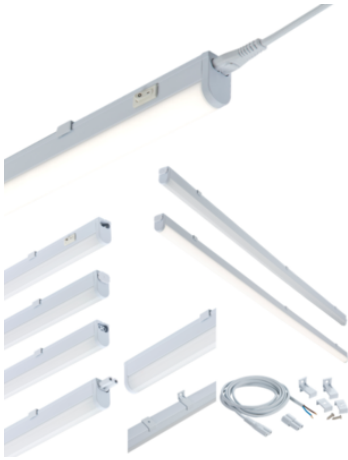

DATASHEET

UCLED18CW

230V 18W LED Linkable Striplight 4000K (1138mm)

www.mlaccessories.co.uk

MLA PART CODE	UCLED18CW
DESCRIPTION	230V 18W LED Linkable Striplight 4000K (1138mm)
NET WEIGHT (KG)	0.3
FINISH	White
DIFFUSER	Opal
DIMENSIONS (MM)	Length - 1138 Width - 22.8 Projection - 36
CONSTRUCTION	Construction - Polycarbonate
CLASS	II
IP RATING	IP20
WATTAGE (W)	18
LAMP TECHNOLOGY	LED
LAMP INCLUDED	Yes
LUMENS (LM)	1550
LUMENS LIGHT SOURCE ONLY (LM)	1985
LUMEN TOLERANCE	5%
EFFICACY (LM/W)	110.2
CIRCUIT WATTAGE (W)	18
CCT	4000K
LIGHT COLOUR	Cool White
CRI	>80
SDCM	<6
RUNNING CURRENT (A)	0.134
DISPLACEMENT FACTOR	>0.9
SVM	0.134
PST-LM	0.02
BEAM ANGLE (DEGREES)	145
LIFE SPAN (HRS)	30,000
L70B50 LIFESPAN (HRS)	54,000