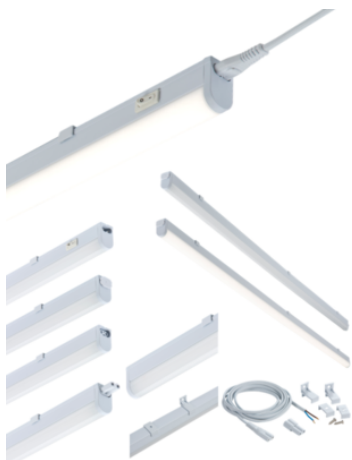

DATASHEET

UCLED4CW

230V 4W LED Linkable Striplight 4000K (277mm)

www.mlaccessories.co.uk

MLA PART CODE	UCLED4CW
DESCRIPTION	230V 4W LED Linkable Striplight 4000K (277mm)
NET WEIGHT (KG)	0.173
FINISH	White
DIFFUSER	Opal
DIMENSIONS (MM)	Length - 277 Width - 22.8 Projection - 36
CONSTRUCTION	Construction - Polycarbonate
CLASS	II
IP RATING	IP20
WATTAGE (W)	4
LAMP TECHNOLOGY	LED
LAMP INCLUDED	Yes
LUMENS (LM)	360
LUMENS LIGHT SOURCE ONLY (LM)	460
LUMEN TOLERANCE	5%
EFFICACY (LM/W)	117.9
CIRCUIT WATTAGE (W)	3.9
CCT	4000K
LIGHT COLOUR	Cool White
CRI	>80
SDCM	<6
RUNNING CURRENT (A)	0.03
DISPLACEMENT FACTOR	>0.9
SVM	0.001
PST-LM	0.001
BEAM ANGLE (DEGREES)	145
LIFE SPAN (HRS)	30,000
L70B50 LIFESPAN (HRS)	54,000

DIMMABLE	No
OPERATING TEMPERATURE	-10~40°C
INPUT VOLTAGE	230V 50Hz
CABLE LENGTH (M)	2
WARRANTY	3year(s)
MANUFACTURED IN ACCORDANCE WITH	BS EN 60598
ORIGIN OF MANUFACTURE	China
DECLARATION OF CONFORMITY (HELD ON FILE)	Yes
EAN	5055832977759